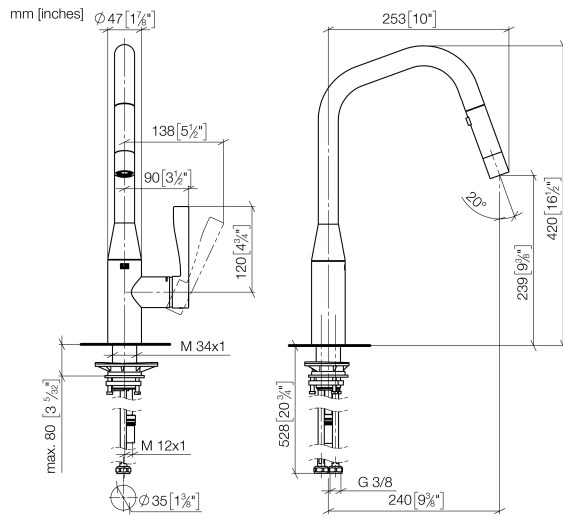

33 875 895

- 240mm projection
- pivotable spout 360°
- Optional swivel limiter available with swivel limiter set 12 821 970 90
- laminar and spray flow
- height of mixer 420 mm
- height up to laminar flow regulator 240 mm
- hole diameter 35 mm
- 1800 mm metal shower hose
- sprayface with anti-scaling system
- max. flow 10.4 l/min at 3 bar flow pressure
- lead-free
- This product can help a building meet the requirements of Green Building Rating Systems, e.g. LEED®, BREEAM®, DGNB

**Recommended miscellaneous**

**Swivel limitation set -** 12 821 970 90

**Recommended miscellaneous**

**Strainer waste with control handle - Chrome** 10 712 970-00

**Recommended miscellaneous**

**Dispenser without rosette - Chrome** 82 424 970-00

33 875 895

**Flow rate chart**

**Certificates**

Belgaqua\_21-027- 27\_3. LGA\_28658. GDV\_0400314.

33 875 895

### Spare parts list

No.	Item Number	Name	Quantity used	Delivery time
1	90 12 11 148 00-00	shower	1	10
2	04 30 02 120 00-00	hose	1	10
3	90 28 22 301 00-00	spout	1	10
4	09 28 10 160 90	ring	1	2
5	09 28 10 162 90	ring	1	2
6	09 28 10 161 90	ring	1	2
7	90 15 05 064 02 90	cartridge	1	2
8	09 14 10 190 90	seal	1	2
9	09 28 30 030-00	cover	1	10
10	09 20 89 020-00	handle	1	10
11	90 31 11 063 00 90	pin	1	2
12	90 31 20 087 00-00	plug	1	10
13	04 30 04 101 00 90	hose	1	2
14	04 28 20 067 00 90	pipe	1	2
15	09 14 10 036 90	seal	1	2
16	04 30 11 040 00 90	fixing set	2	2
17	09 20 93 056 90	insert	1	2
18	90 24 03 253 00 90	adaptor	1	2
19	09 30 03 038 90	hose	1	2
20	04 21 50 010 00 90	accessories	1	2
21	90 30 09 031 00 90	key	1	2